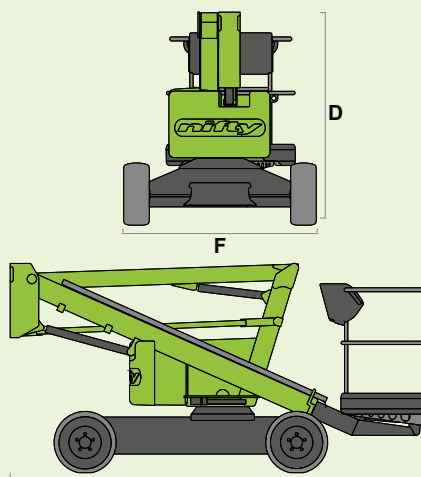

HR12L

(A) 12.1m
39ft 6in

(B) 10.1m
33ft

(C) 6.4m
21ft

200kg
440lbs

1.2m x 0.85m
3ft 11in x 2ft 9in

(D) 1.98m
6ft 6in

(F) 1.79m
5ft 11in

(J) 3.97m
13ft

6km/h
3.7mph

3.63m
11ft 11in

25%
14°

2540kg / 2470kg*
5600lbs / 5445lbs*

* Lithium Battery Option

SiOPS® **All-Electric**
toughcage **Niftylink®**

niftylift.com.au