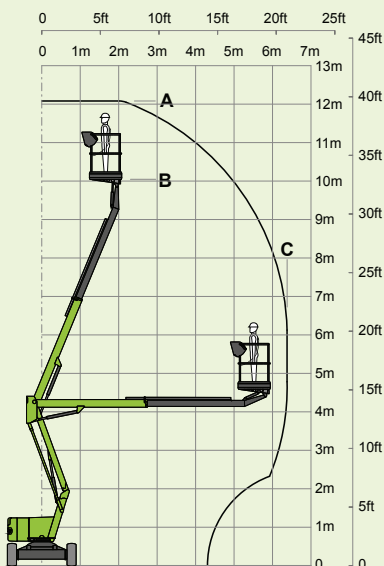

HR12L

(A) 12.1m
39ft 6in

(B) 10.1m
33ft

(C) 6.4m
21ft

200kg
440lbs

1.2m x 0.85m
3ft 11in x 2ft 9in

(D) 1.98m
6ft 6in

(F) 1.79m
5ft 11in

(J) 3.97m
13ft

6km/h
3.7mph

3.63m
11ft 11in

25%
14°

2540kg / 2470kg*
5600lbs / 5445lbs*

* Lithium Battery Option

SiOPS® **All-Electric**
toughcage **Niftylink®**

niftylift.com.au